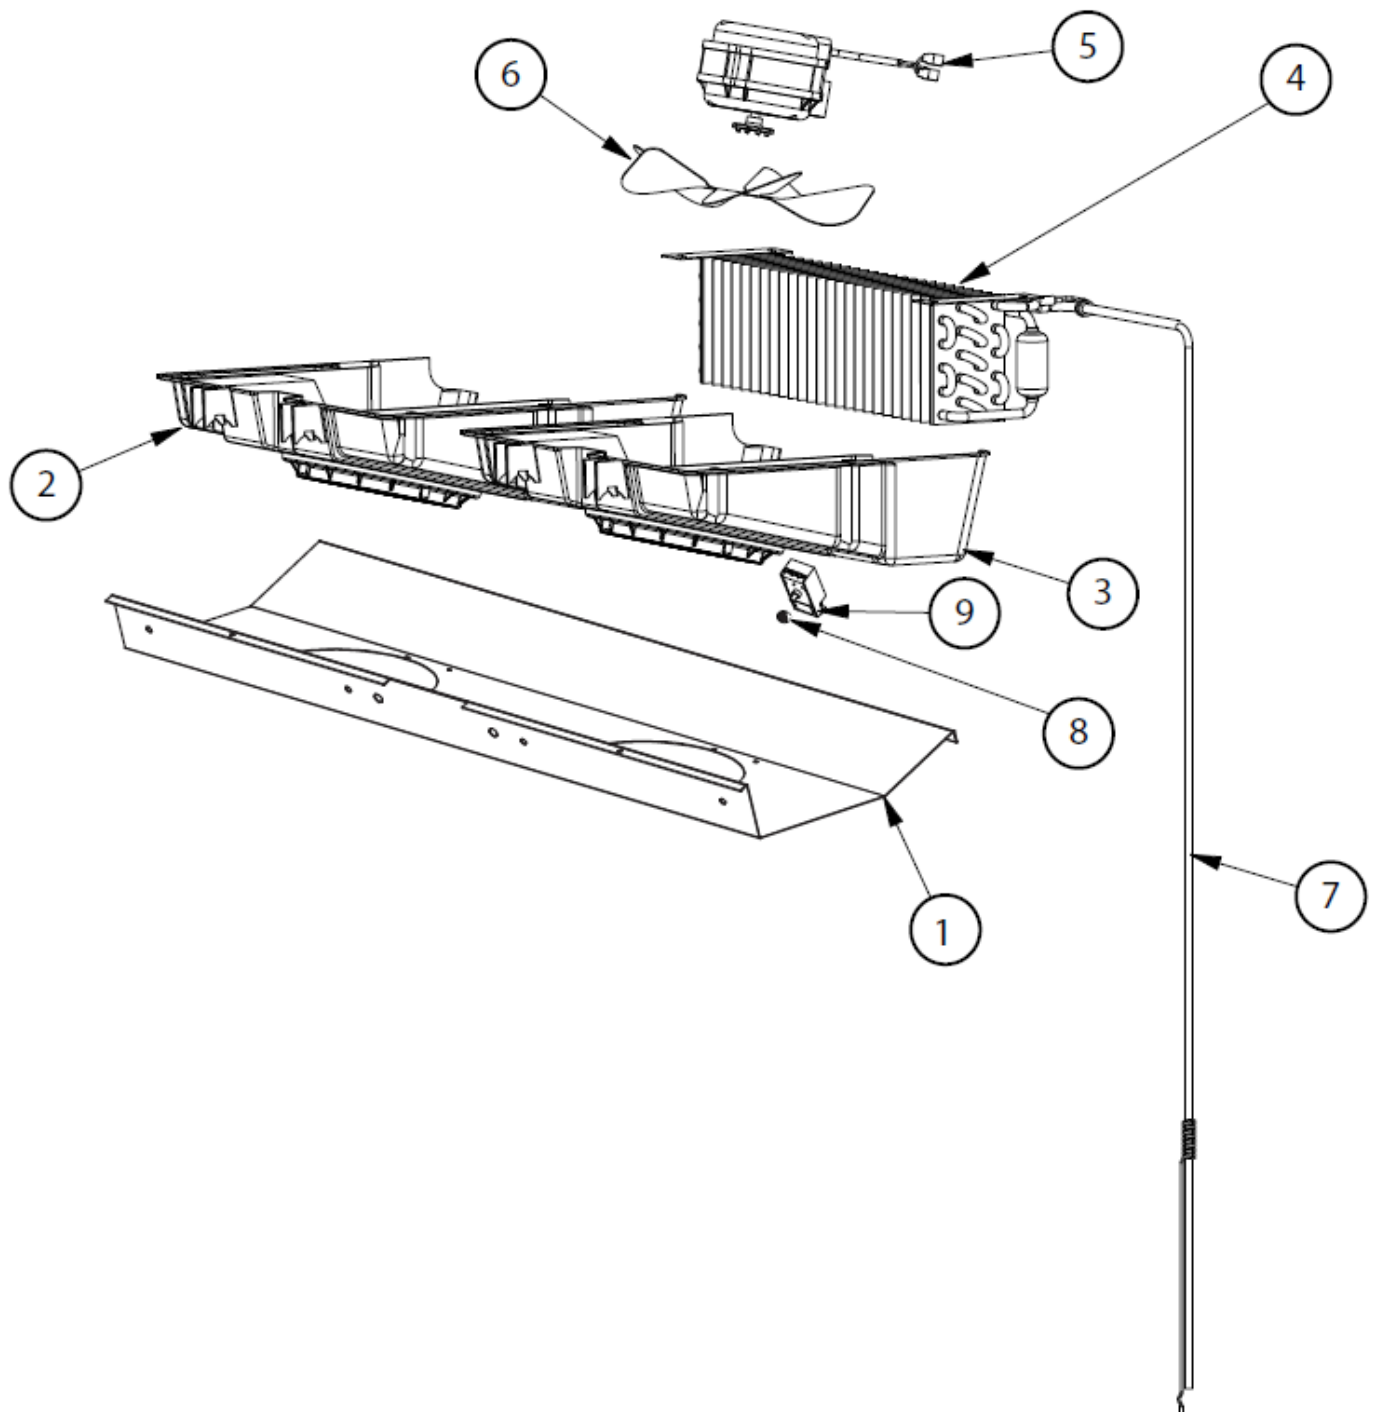

Parts Breakdown

Model G372 41220

General Assembly

Parts Breakdown

Model G372 41220

Evaporator Assembly

Parts Breakdown

Model G372 41220

Condenser Assembly

Parts Breakdown

Model G372 41220

Door Assembly

Parts Breakdown

Model G372 41220

General Assembly

Item No.	Description	Position	Item No.	Description	Position	Item No.	Description	Position
66545	Clip Pilaster Shelf for 41220	1	66580	Louvered for 41220	3	66581	Back Grill G3T72 for 41220	5
66579	Louvered Left Cut for 41220	2	45247	Black Shelf for 41220	4			