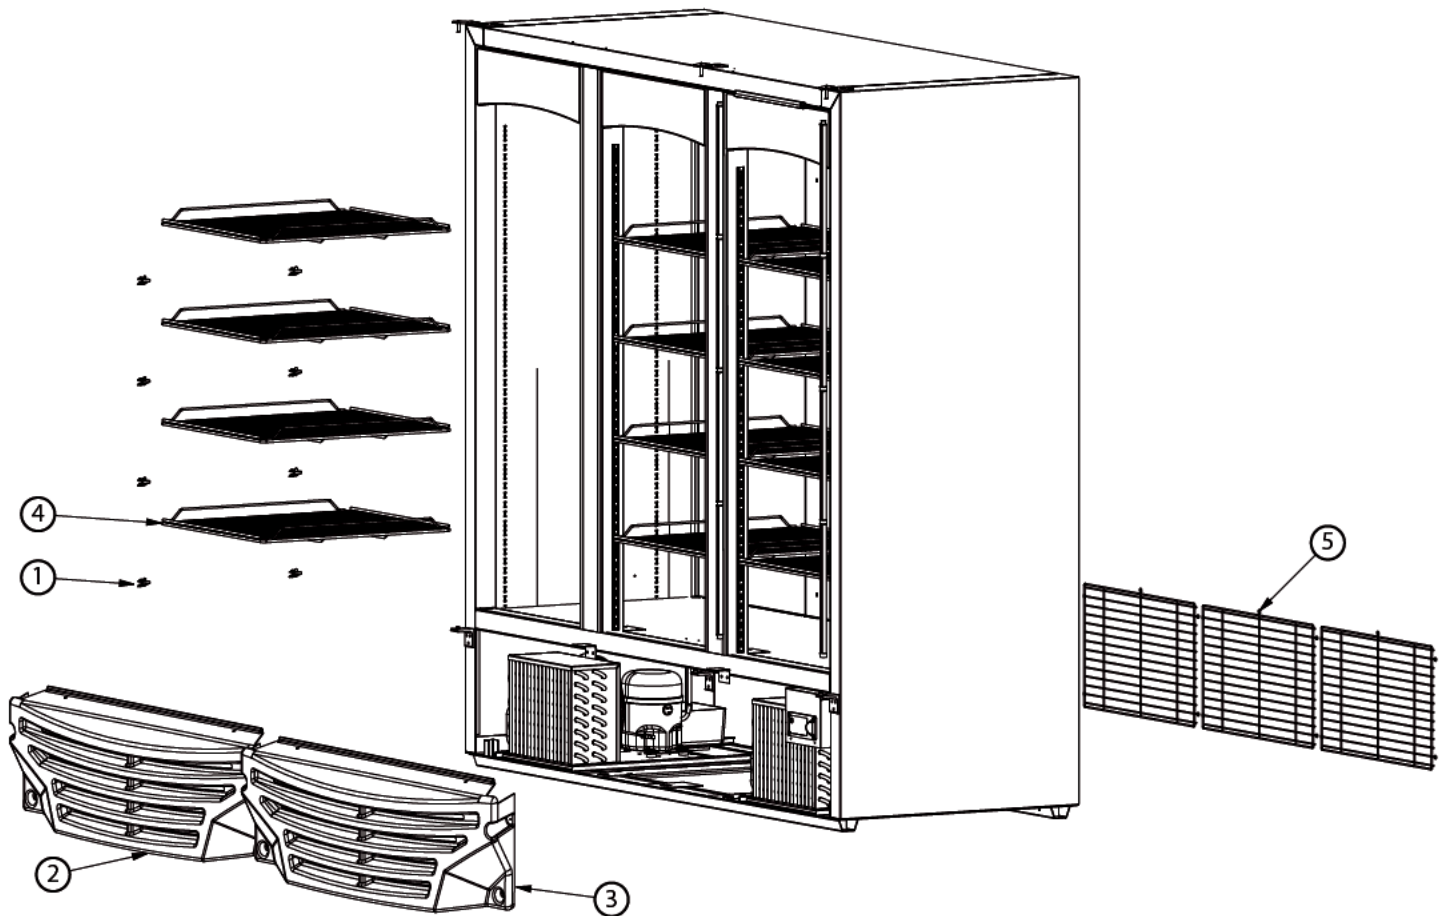

Parts Breakdown

Model G372 41220

General Assembly

Parts Breakdown

Model G372 41220

Evaporator Assembly

Parts Breakdown

Model G372 41220

Condenser Assembly

Parts Breakdown

Model G372 41220

Door Assembly

Parts Breakdown

Model G372 41220

General Assembly

Item No.	Description	Position	Item No.	Description	Position	Item No.	Description	Position
66545	Clip Pilaster Shelf for 41220	1	66580	Louvered for 41220	3	66581	Back Grill G3T72 for 41220	5
66579	Louvered Left Cut for 41220	2	45247	Black Shelf for 41220	4			