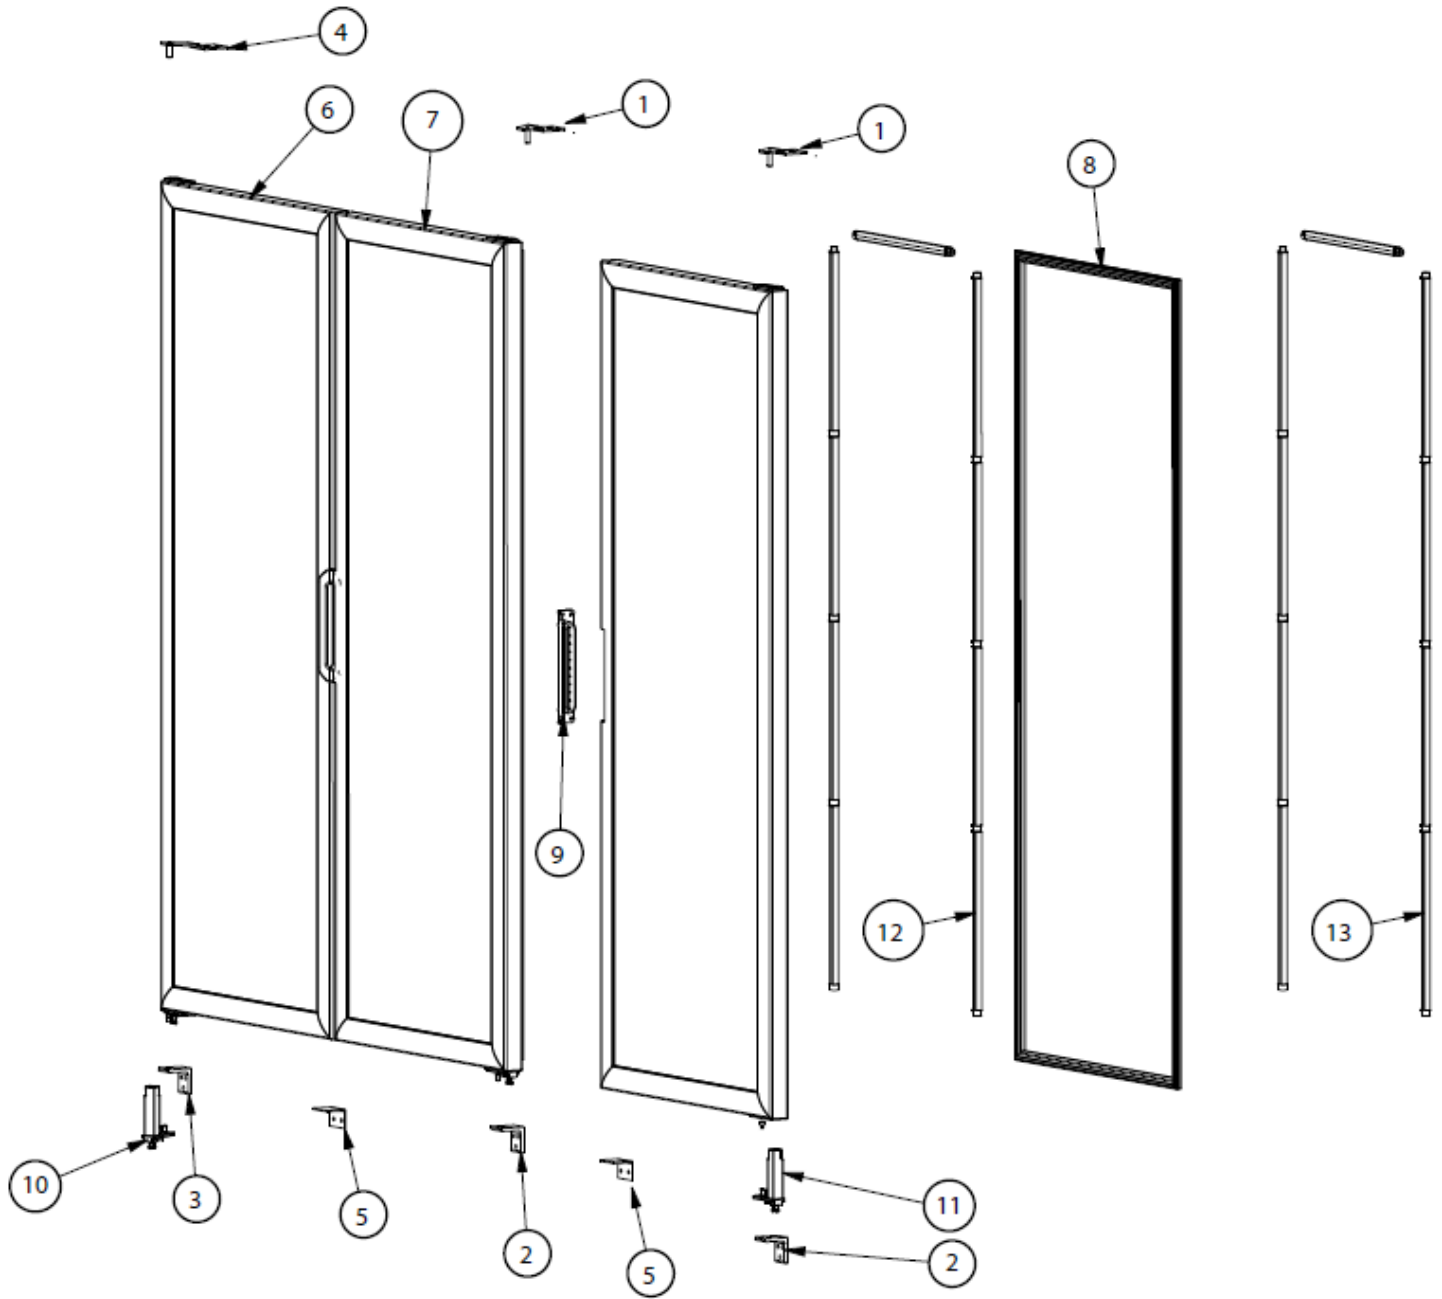

Parts Breakdown

Model G372 41220

General Assembly

Parts Breakdown

Model G372 41220

Evaporator Assembly

Parts Breakdown

Model G372 41220

Condenser Assembly

Parts Breakdown

Model G372 41220

Door Assembly

Parts Breakdown

Model G372 41220

General Assembly

Item No.	Description	Position	Item No.	Description	Position	Item No.	Description	Position
66545	Clip Pilaster Shelf for 41220	1	66580	Louvered for 41220	3	66581	Back Grill G3T72 for 41220	5
66579	Louvered Left Cut for 41220	2	45247	Black Shelf for 41220	4			