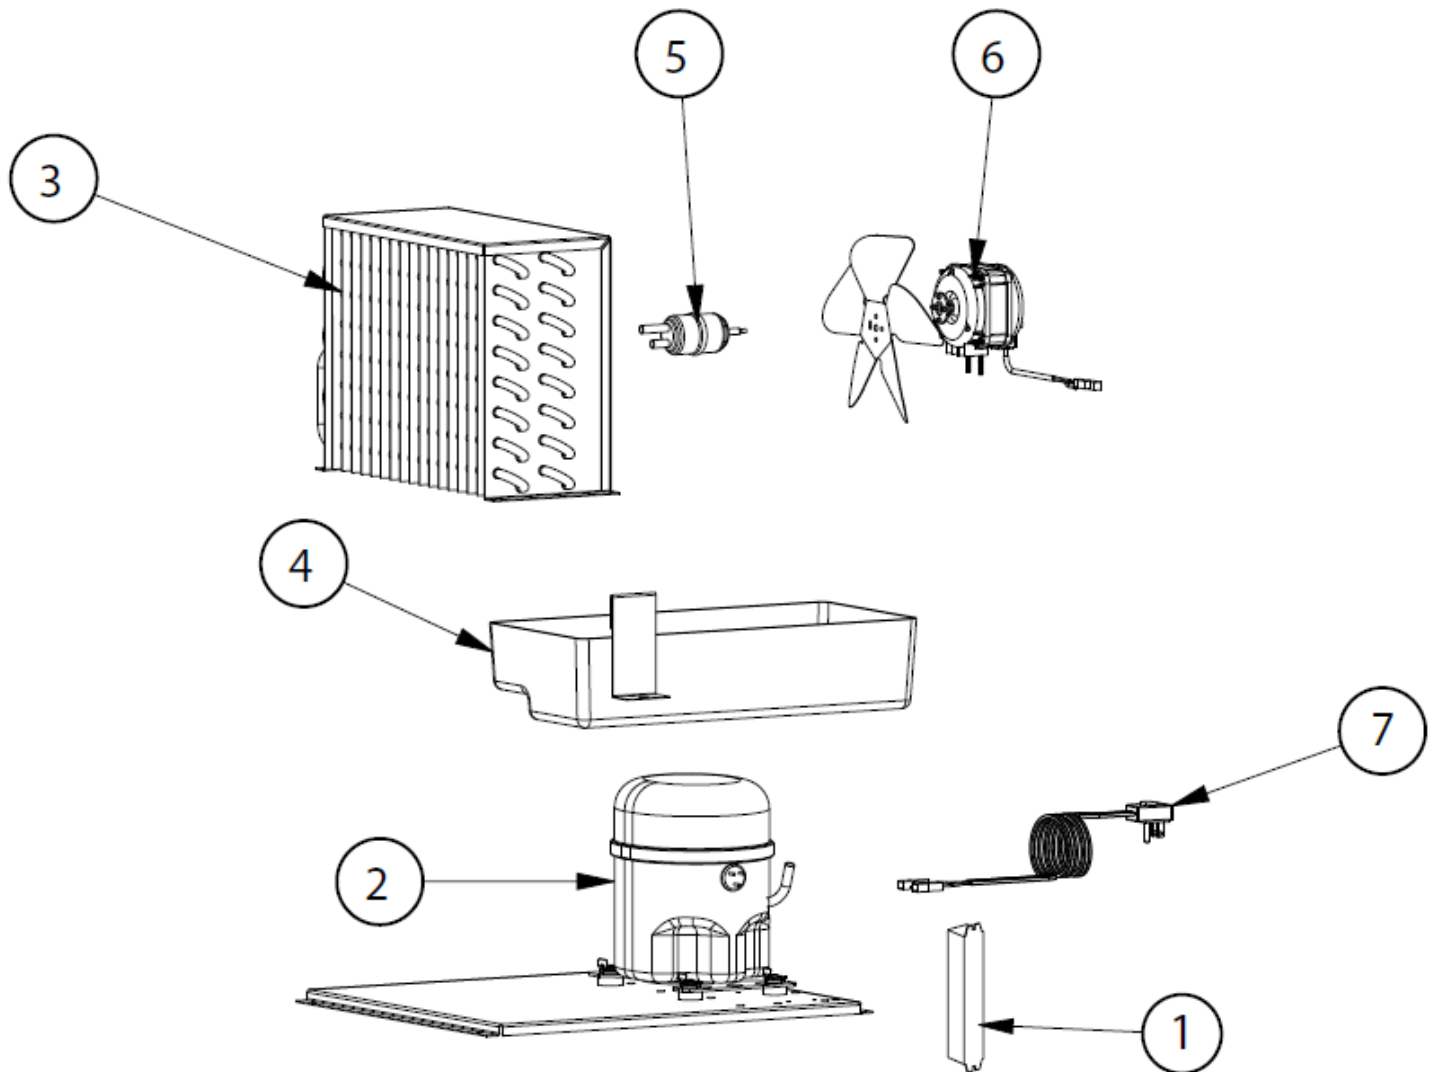

Parts Breakdown

Model G372 41220

General Assembly

Parts Breakdown

Model G372 41220

Evaporator Assembly

Parts Breakdown

Model G372 41220

Condenser Assembly

Parts Breakdown

Model G372 41220

Door Assembly

Parts Breakdown

Model G372 41220

General Assembly

Item No.	Description	Position	Item No.	Description	Position	Item No.	Description	Position
66545	Clip Pilaster Shelf for 41220	1	66580	Louvered for 41220	3	66581	Back Grill G3T72 for 41220	5
66579	Louvered Left Cut for 41220	2	45247	Black Shelf for 41220	4			

Evaporator Assembly

Item No.	Description	Position	Item No.	Description	Position	Item No.	Description	Position
66582	Evaporator Housing for 41220	1	66585	Evaporator Coil for 41220	4	66588	Cap Tube for 41220	7
66583	Evaporator Housing Left for 41220	2	66586	ELCO Evaporator Motor Without Blade for 41220	5	66396	Knob, ABS Control for 41220	8
66584	Evaporator Housing Right for 41220	3	66587	Evaporator Motor Blade for 41220	6	66530	Controller ELE BEV 115V N/SEN for 41220	9